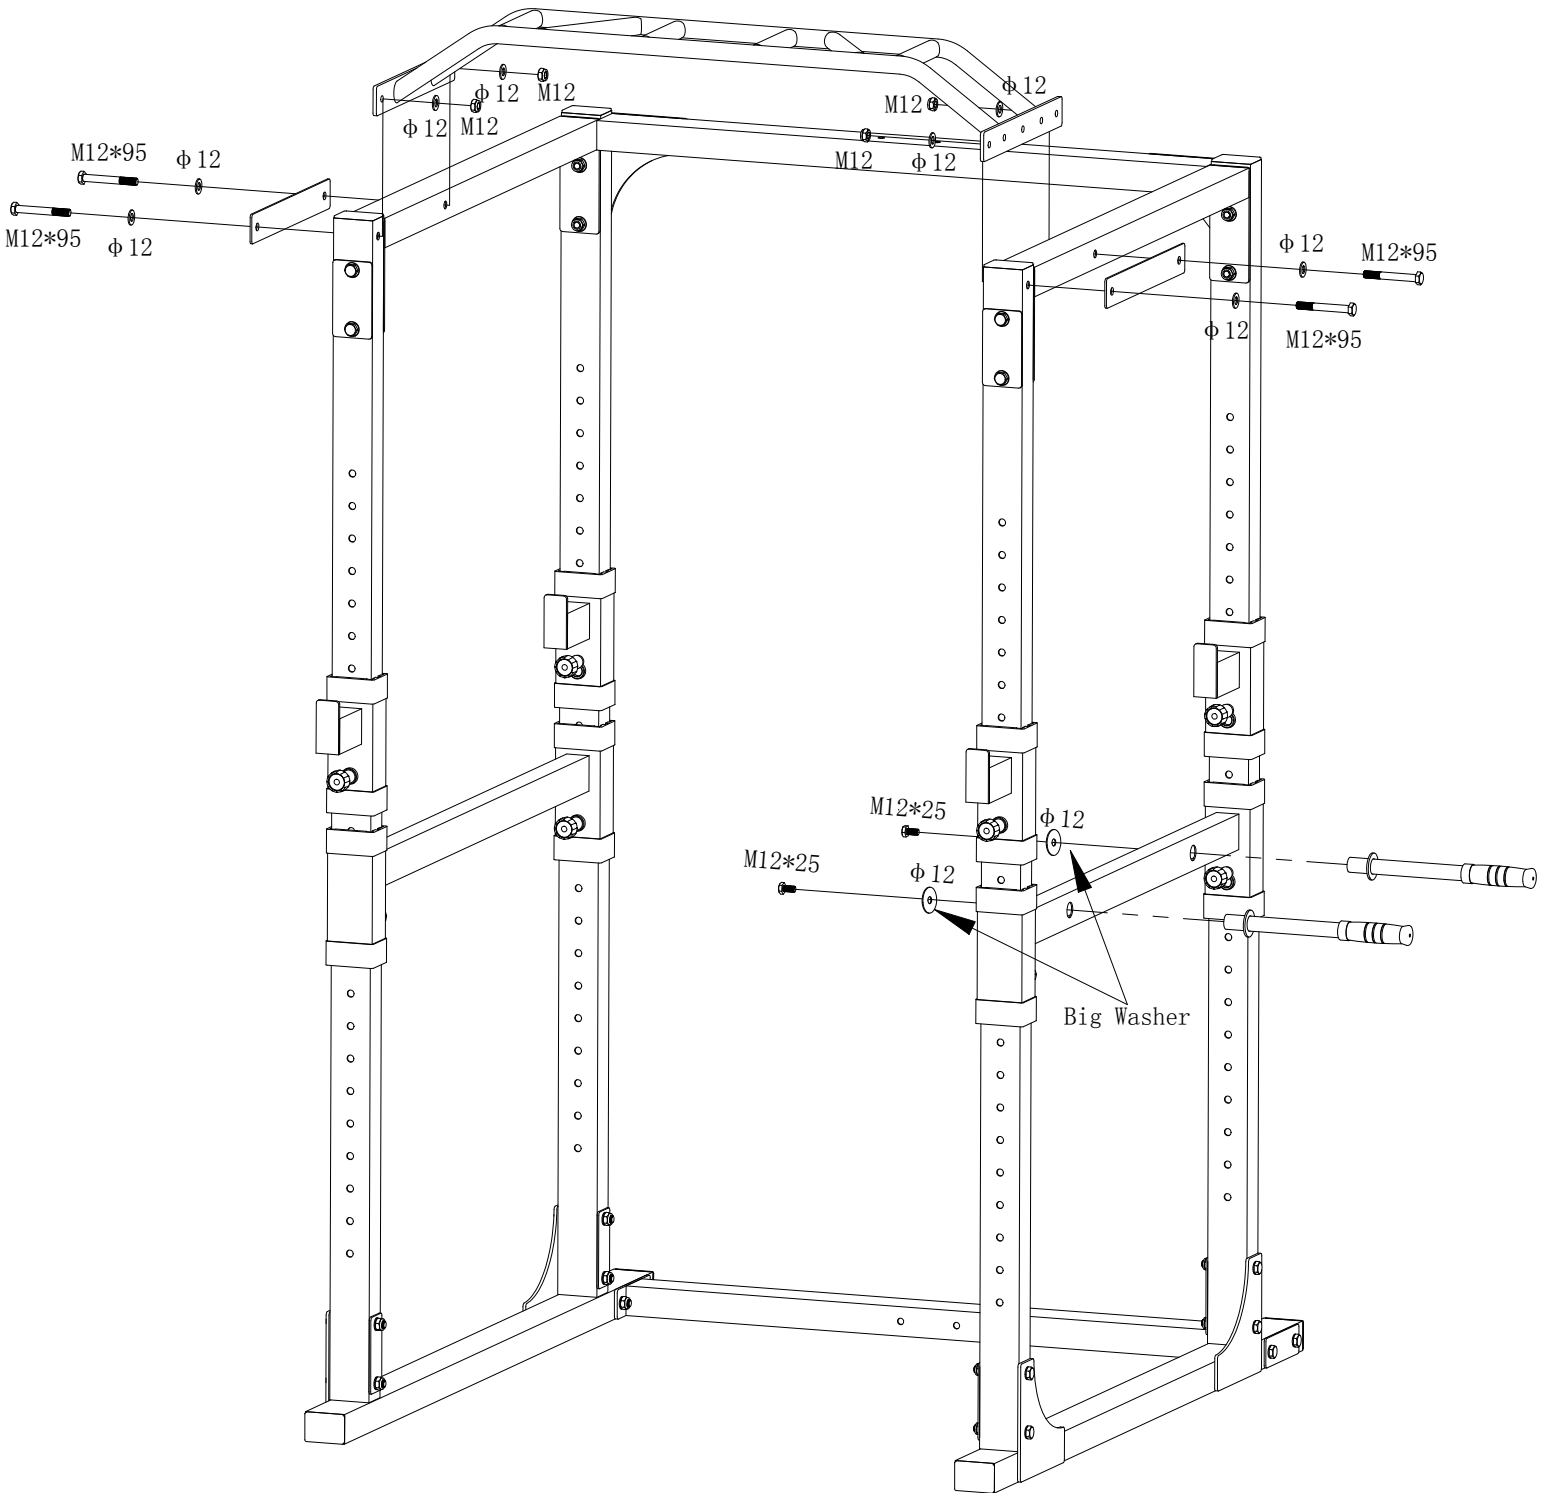

GORILLA SPORTS

Power Lifting Station (100832)

GORILLA SPORTS

Washer: ($\phi 10$) Washer: ($\phi 12$) Big Washer: ($\phi 12$)

28X

48X

2X

Lock Nut: (M10) Lock Nut: (M12) Hex Bolt: (M10*50)

1

Washer (ϕ 12) - 8PCS Lock Nut (M12) - 4PCS

Hex Bolt (M12*95) - 4PCS

2

	
Washer ($\phi 12$)-16PCS Lock Nut (M12)-8PCS	
	
Hex Bolt (M12*95)-8PCS	

3

Washer ($\phi 12$)-16PCS Lock Nut (M12)-8PCS

Hex Bolt (M12*75)-8PCS

4

5

	
Washer (ϕ 10) - 4PCS	Lock Nut (M10) - 2PCS
	
Hex Bolt (M10*95) - 2PCS	

6

	
Washer (ϕ 10) - 4PCS	Lock Nut (M10) - 2PCS
	
Hex Bolt (M10 * 65) - 2PCS	

7

	
Washer (ϕ 10) -6PCS	Lock Nut (M10) -2PCS
	
Hex Bolt (M10*70) -2PCS	Hex Bolt (M10*20) -2PCS

8

		
Washer (φ 10)-14PCS	Lock Nut (M10)-7PCS	Hex Bolt (M10*25)-1PC
		
Hex Bolt (M10*50)-4PCS	Hex Bolt (M10*70)-2PCS	