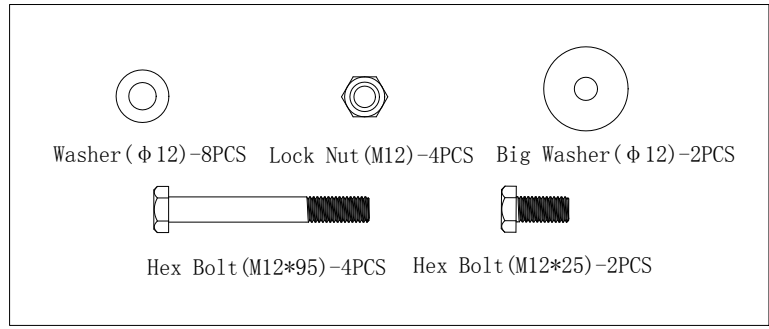

1

Washer (ϕ 12) - 8PCS Lock Nut (M12) - 4PCS

Hex Bolt (M12*95) - 4PCS

2

	
Washer ($\phi 12$)-16PCS Lock Nut (M12)-8PCS	
	
Hex Bolt (M12*95)-8PCS	

3

Washer ($\phi 12$)-16PCS Lock Nut (M12)-8PCS

Hex Bolt (M12*75)-8PCS

4

5

	
Washer (ϕ 10) - 4PCS	Lock Nut (M10) - 2PCS
	
Hex Bolt (M10*95) - 2PCS	

6

	
Washer (ϕ 10) - 4PCS	Lock Nut (M10) - 2PCS
	
Hex Bolt (M10 * 65) - 2PCS	

7

	
Washer (ϕ 10) -6PCS	Lock Nut (M10) -2PCS
	
Hex Bolt (M10*70) -2PCS	Hex Bolt (M10*20) -2PCS

8

		
Washer (φ 10)-14PCS	Lock Nut (M10)-7PCS	Hex Bolt (M10*25)-1PC
		
Hex Bolt (M10*50)-4PCS	Hex Bolt (M10*70)-2PCS	