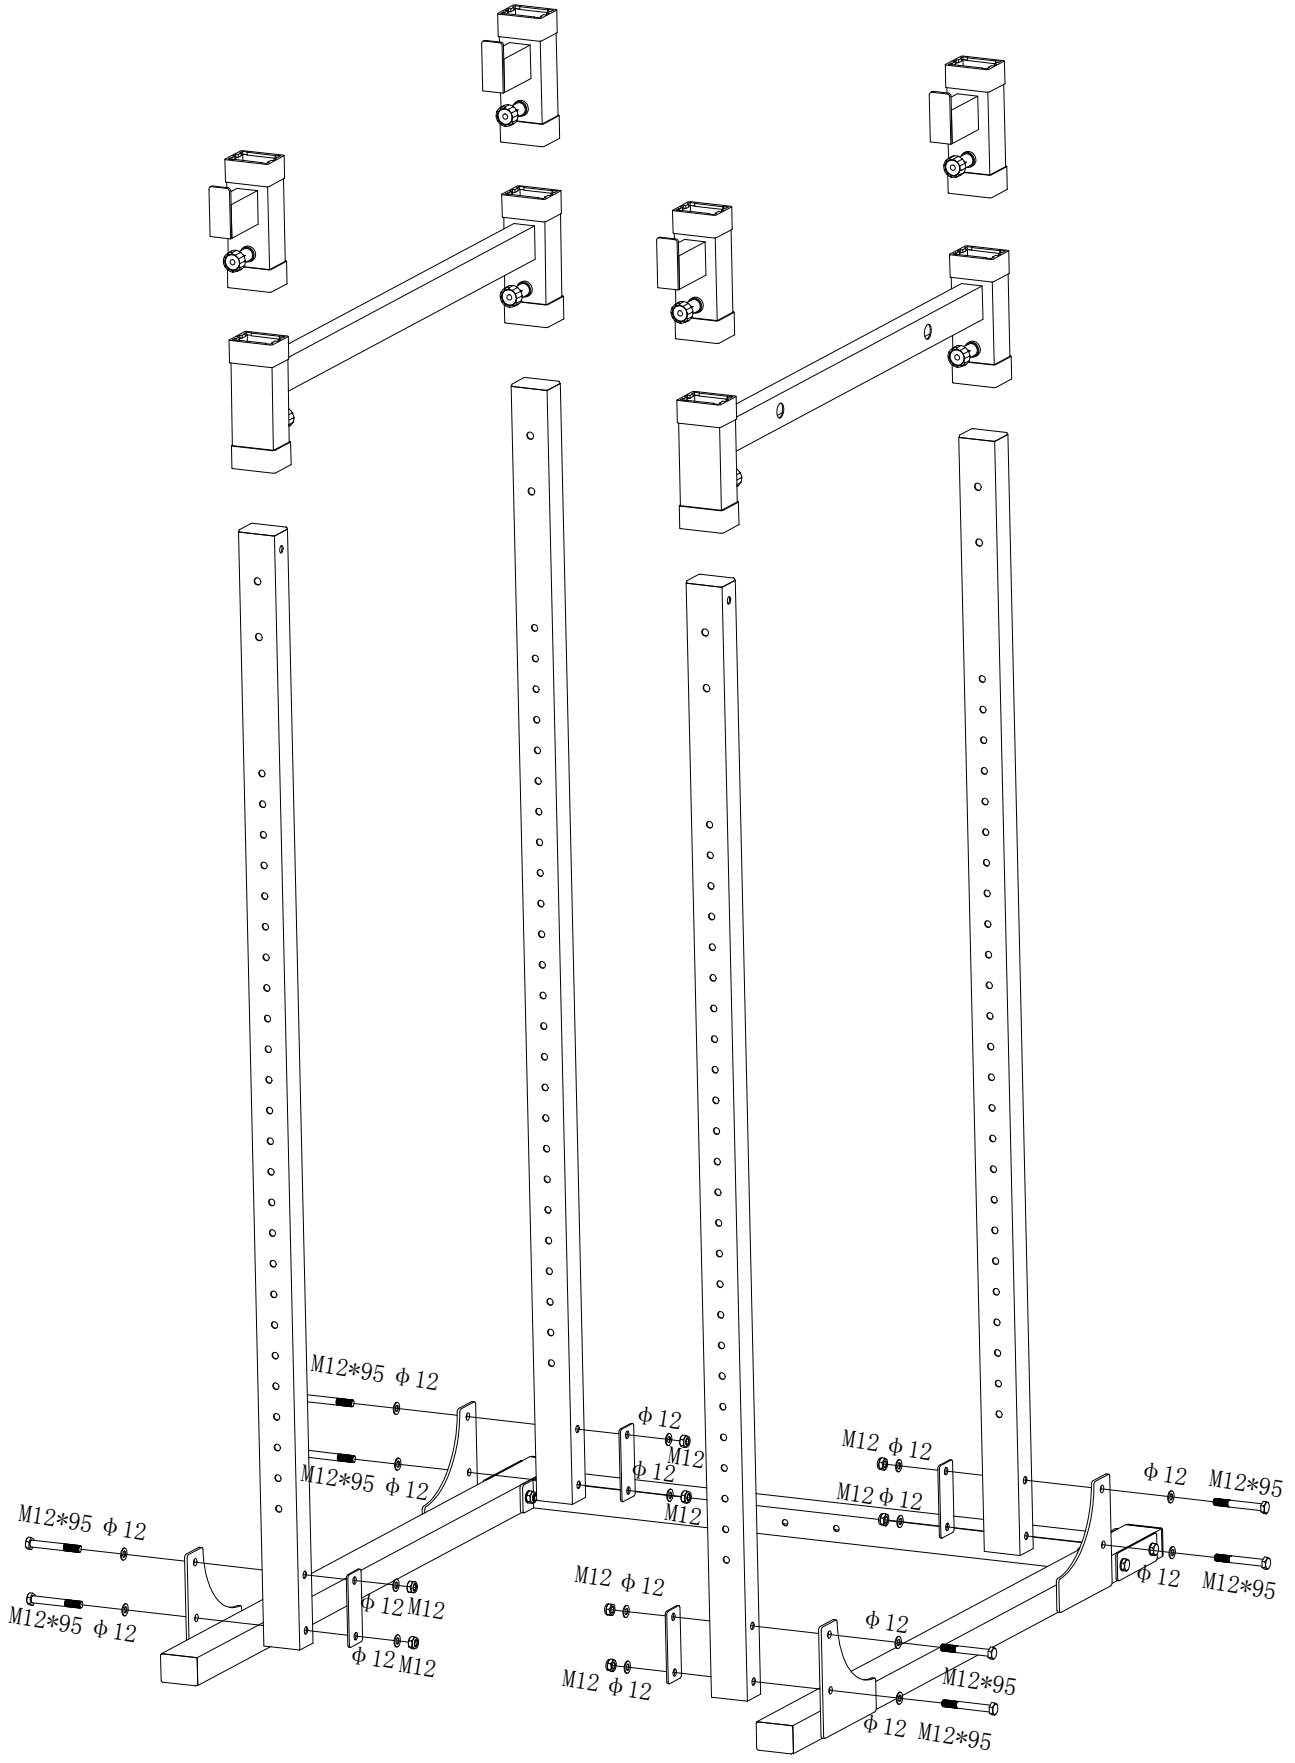

GORILLA SPORTS

Power Lifting Station (100832)

GORILLA SPORTS

Washer: ($\phi 10$) Washer: ($\phi 12$) Big Washer: ($\phi 12$)

28X

48X

2X

Lock Nut: (M10) Lock Nut: (M12) Hex Bolt: (M10*50)

1

Washer (ϕ 12) - 8PCS Lock Nut (M12) - 4PCS

Hex Bolt (M12*95) - 4PCS

2

	
Washer ($\phi 12$)-16PCS Lock Nut (M12)-8PCS	
	
Hex Bolt (M12*95)-8PCS	

3

Washer ($\phi 12$)-16PCS Lock Nut (M12)-8PCS

Hex Bolt (M12*75)-8PCS

4

5

	
Washer (ϕ 10) - 4PCS	Lock Nut (M10) - 2PCS
	
Hex Bolt (M10*95) - 2PCS	

6

	
Washer (ϕ 10) - 4PCS	Lock Nut (M10) - 2PCS
	
Hex Bolt (M10 * 65) - 2PCS	

7

	
Washer (ϕ 10) -6PCS	Lock Nut (M10) -2PCS
	
Hex Bolt (M10*70) -2PCS	Hex Bolt (M10*20) -2PCS

8

		
Washer (φ 10)-14PCS	Lock Nut (M10)-7PCS	Hex Bolt (M10*25)-1PC
		
Hex Bolt (M10*50)-4PCS	Hex Bolt (M10*70)-2PCS	