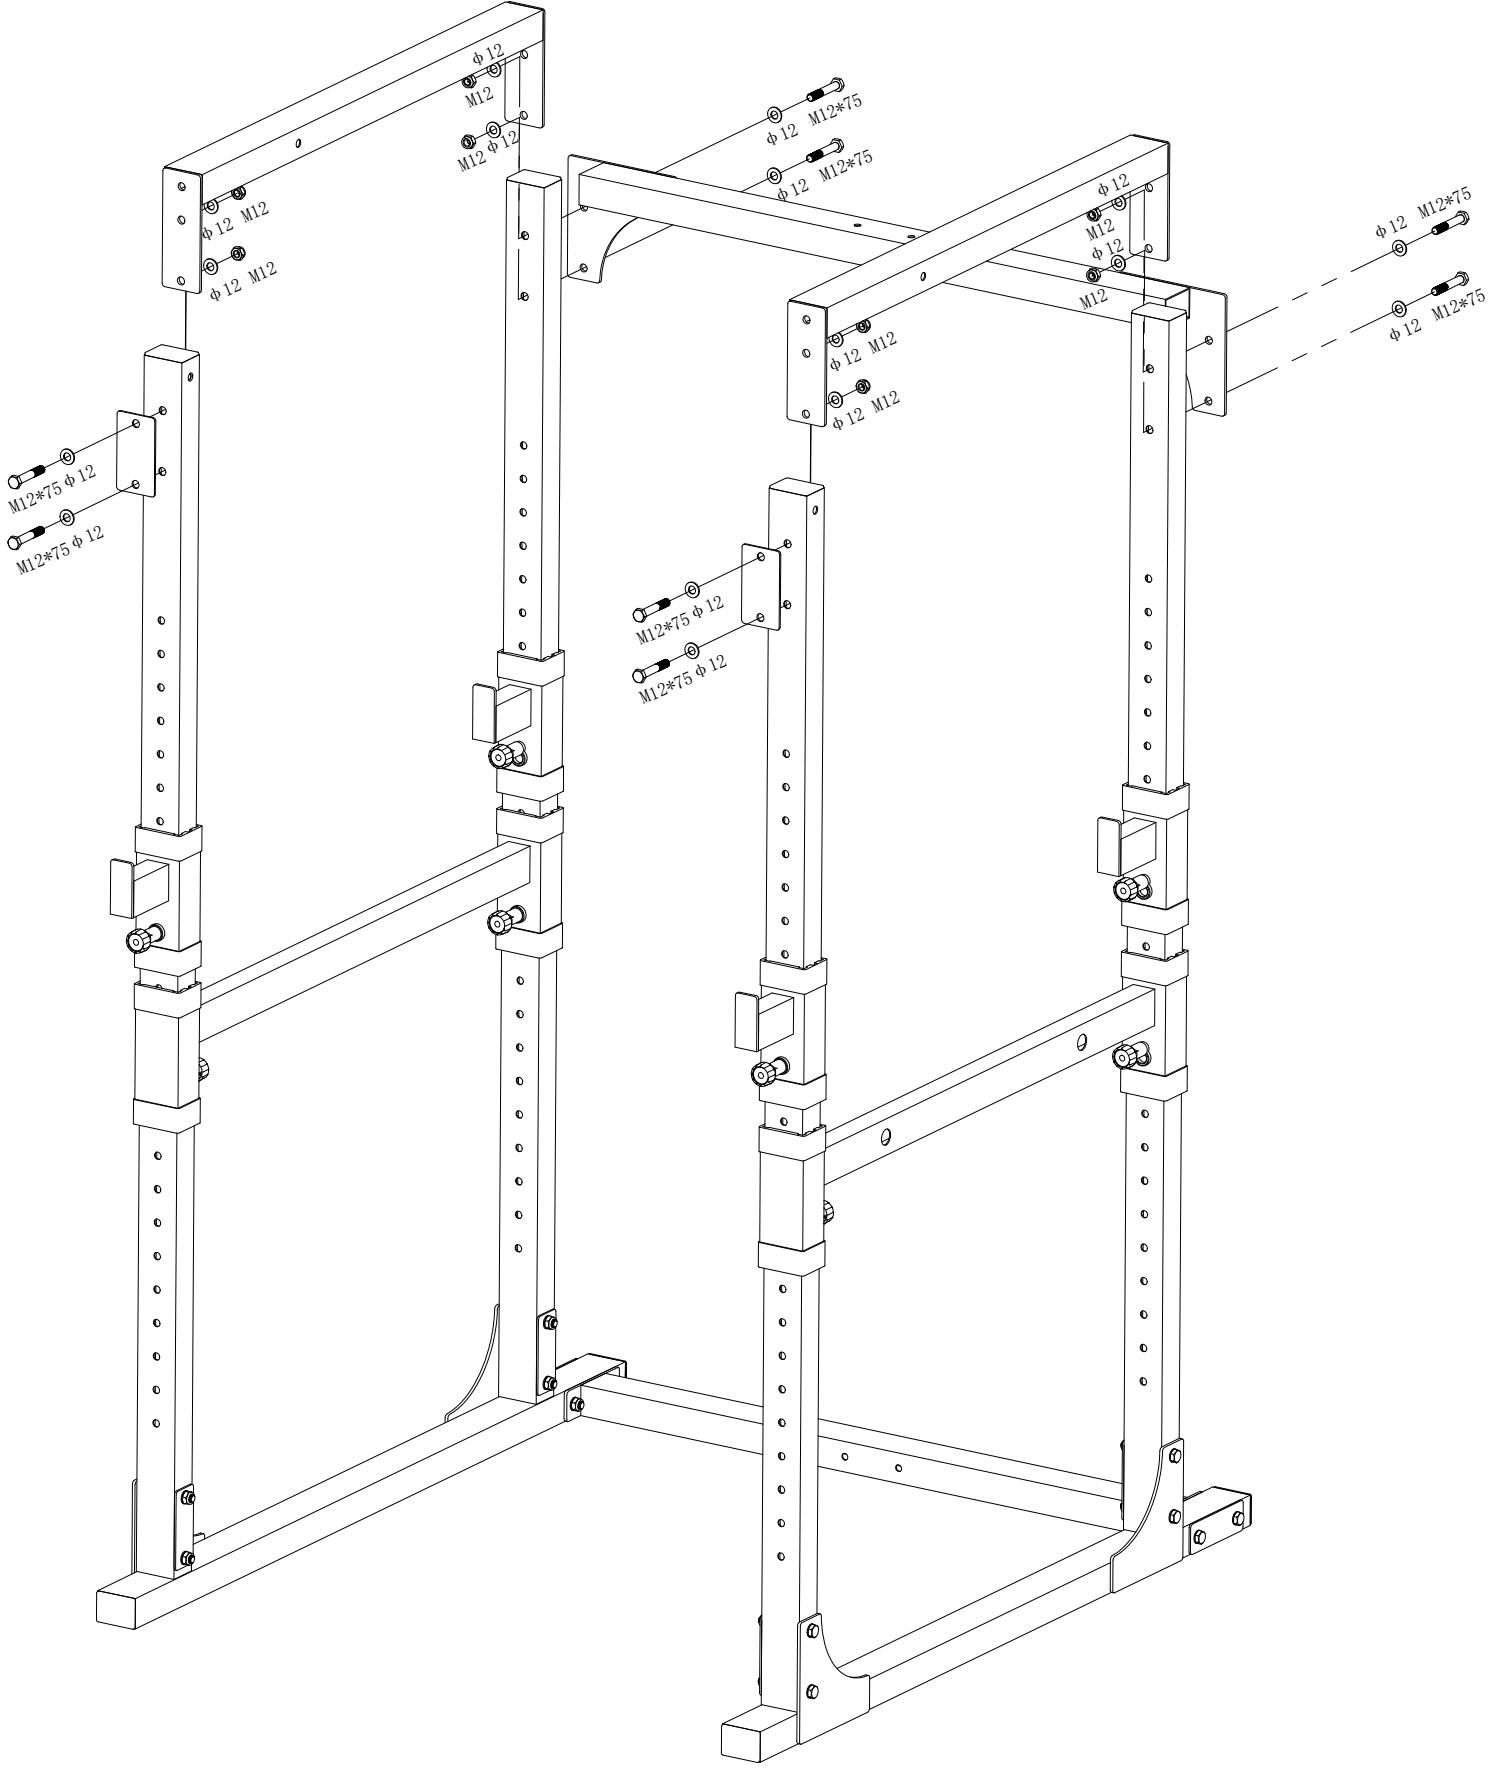

1

Washer (ϕ 12) - 8PCS Lock Nut (M12) - 4PCS

Hex Bolt (M12*95) - 4PCS

2

	
Washer ($\phi 12$)-16PCS Lock Nut (M12)-8PCS	
	
Hex Bolt (M12*95)-8PCS	

3

Washer ($\phi 12$)-16PCS Lock Nut (M12)-8PCS

Hex Bolt (M12*75)-8PCS

4

5

	
Washer (ϕ 10) - 4PCS	Lock Nut (M10) - 2PCS
	
Hex Bolt (M10*95) - 2PCS	

6

	
Washer (ϕ 10) - 4PCS	Lock Nut (M10) - 2PCS
	
Hex Bolt (M10 * 65) - 2PCS	

7

	
Washer (ϕ 10) -6PCS	Lock Nut (M10) -2PCS
	
Hex Bolt (M10*70) -2PCS	Hex Bolt (M10*20) -2PCS

8

		
Washer (φ 10)-14PCS	Lock Nut (M10)-7PCS	Hex Bolt (M10*25)-1PC
		
Hex Bolt (M10*50)-4PCS	Hex Bolt (M10*70)-2PCS	