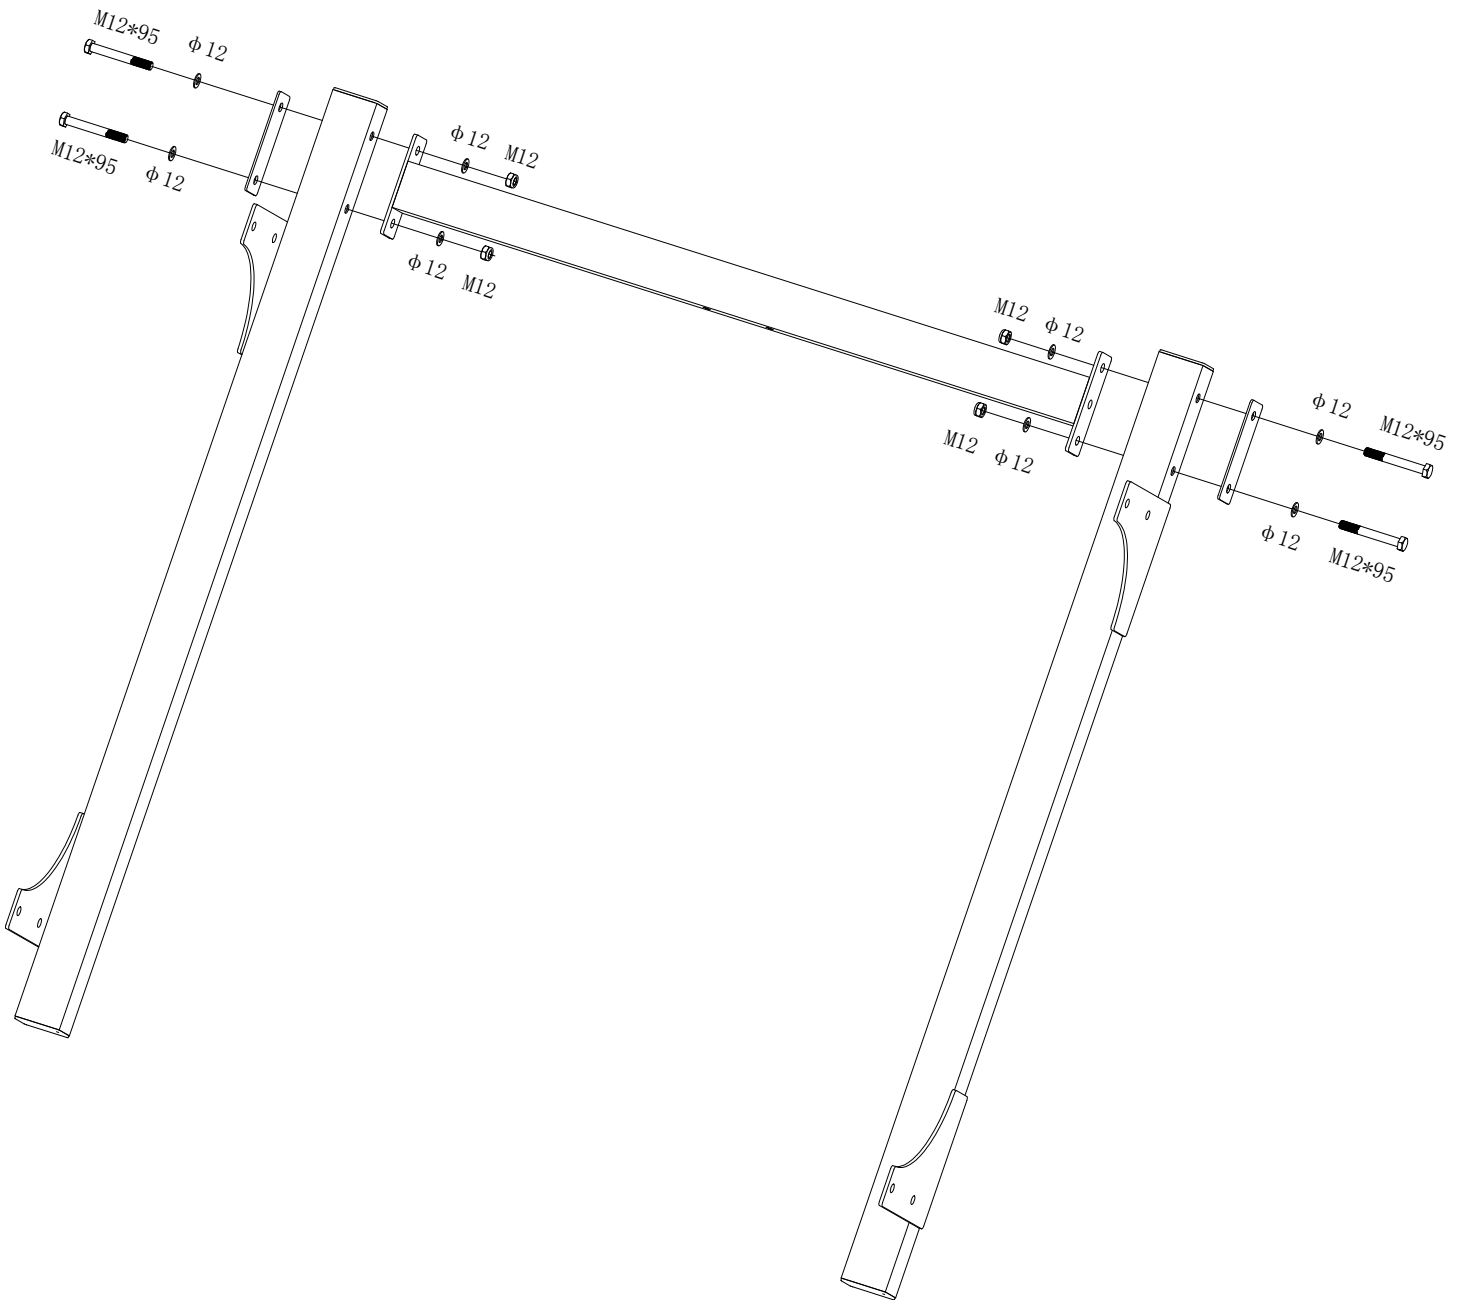

4X

8X

2X

Hex Bolt: (M10*95)

2X

Hex Bolt: (M12*95)

16X

GORILLA SPORTS

1

Washer (ϕ 12) - 8PCS Lock Nut (M12) - 4PCS

Hex Bolt (M12*95) - 4PCS

2

	
Washer ($\phi 12$)-16PCS Lock Nut (M12)-8PCS	
	
Hex Bolt (M12*95)-8PCS	

3

Washer ($\phi 12$)-16PCS Lock Nut (M12)-8PCS

Hex Bolt (M12*75)-8PCS

4

5

	
Washer (ϕ 10) - 4PCS	Lock Nut (M10) - 2PCS
	
Hex Bolt (M10*95) - 2PCS	

6

	
Washer (ϕ 10) - 4PCS	Lock Nut (M10) - 2PCS
	
Hex Bolt (M10 * 65) - 2PCS	

7

	
Washer (ϕ 10) -6PCS	Lock Nut (M10) -2PCS
	
Hex Bolt (M10*70) -2PCS	Hex Bolt (M10*20) -2PCS

8

		
Washer (φ 10)-14PCS	Lock Nut (M10)-7PCS	Hex Bolt (M10*25)-1PC
		
Hex Bolt (M10*50)-4PCS	Hex Bolt (M10*70)-2PCS	