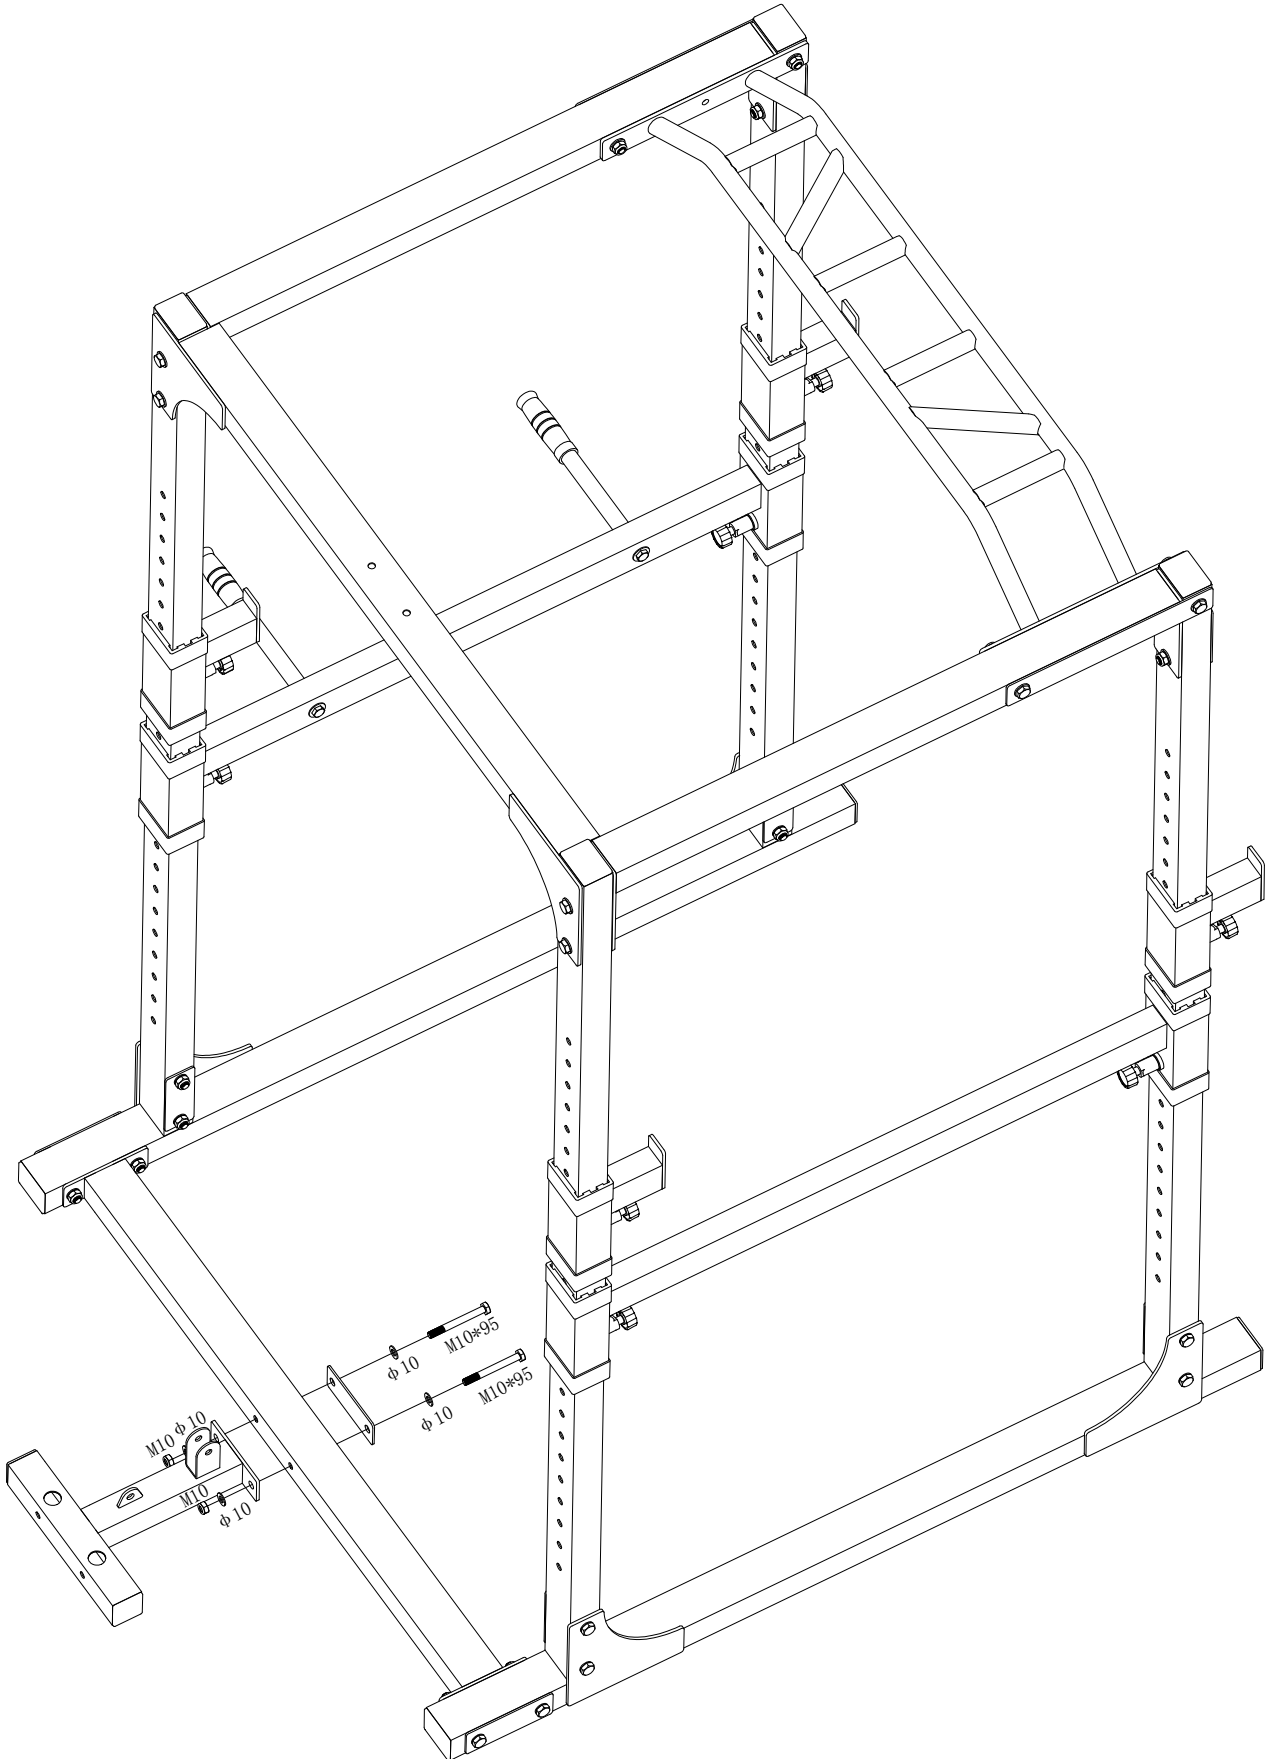

5

Washer (ϕ 10) - 4PCS	Lock Nut (M10) - 2PCS
Hex Bolt (M10*95) - 2PCS