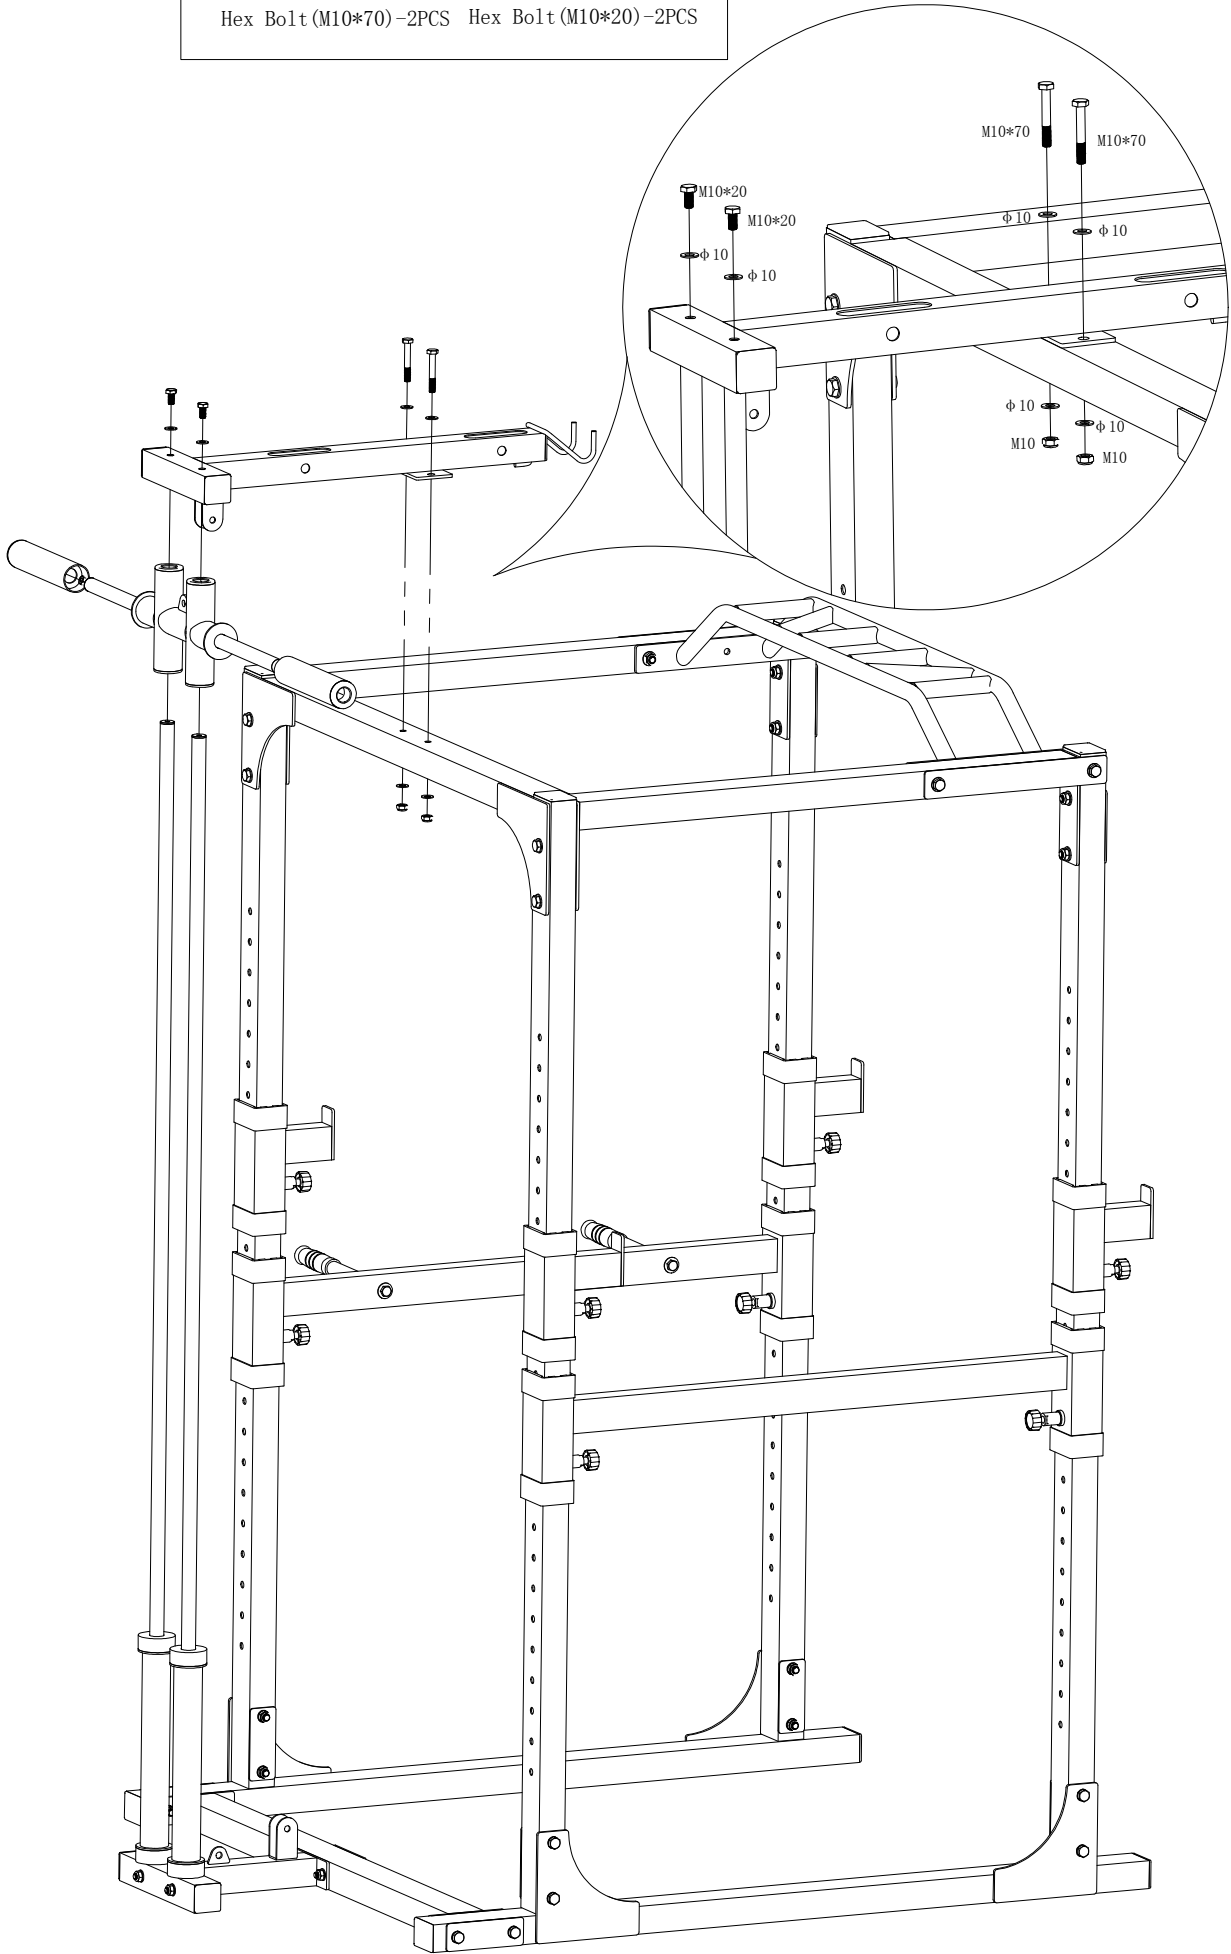

GORILLA SPORTS

Power Lifting Station (100832)

GORILLA SPORTS

Washer: ($\phi 10$) Washer: ($\phi 12$) Big Washer: ($\phi 12$)

28X

48X

2X

Lock Nut: (M10) Lock Nut: (M12) Hex Bolt: (M10*50)

1

Washer (ϕ 12) - 8PCS Lock Nut (M12) - 4PCS

Hex Bolt (M12*95) - 4PCS

2

	
Washer ($\phi 12$)-16PCS Lock Nut (M12)-8PCS	
	
Hex Bolt (M12*95)-8PCS	

3

Washer ($\phi 12$)-16PCS Lock Nut (M12)-8PCS

Hex Bolt (M12*75)-8PCS

4

5

	
Washer (ϕ 10) - 4PCS	Lock Nut (M10) - 2PCS
	
Hex Bolt (M10*95) - 2PCS	

6

	
Washer (ϕ 10) - 4PCS	Lock Nut (M10) - 2PCS
	
Hex Bolt (M10 * 65) - 2PCS	

7

	
Washer (ϕ 10) -6PCS	Lock Nut (M10) -2PCS
	
Hex Bolt (M10*70) -2PCS	Hex Bolt (M10*20) -2PCS

8

		
Washer (φ 10)-14PCS	Lock Nut (M10)-7PCS	Hex Bolt (M10*25)-1PC
		
Hex Bolt (M10*50)-4PCS	Hex Bolt (M10*70)-2PCS	