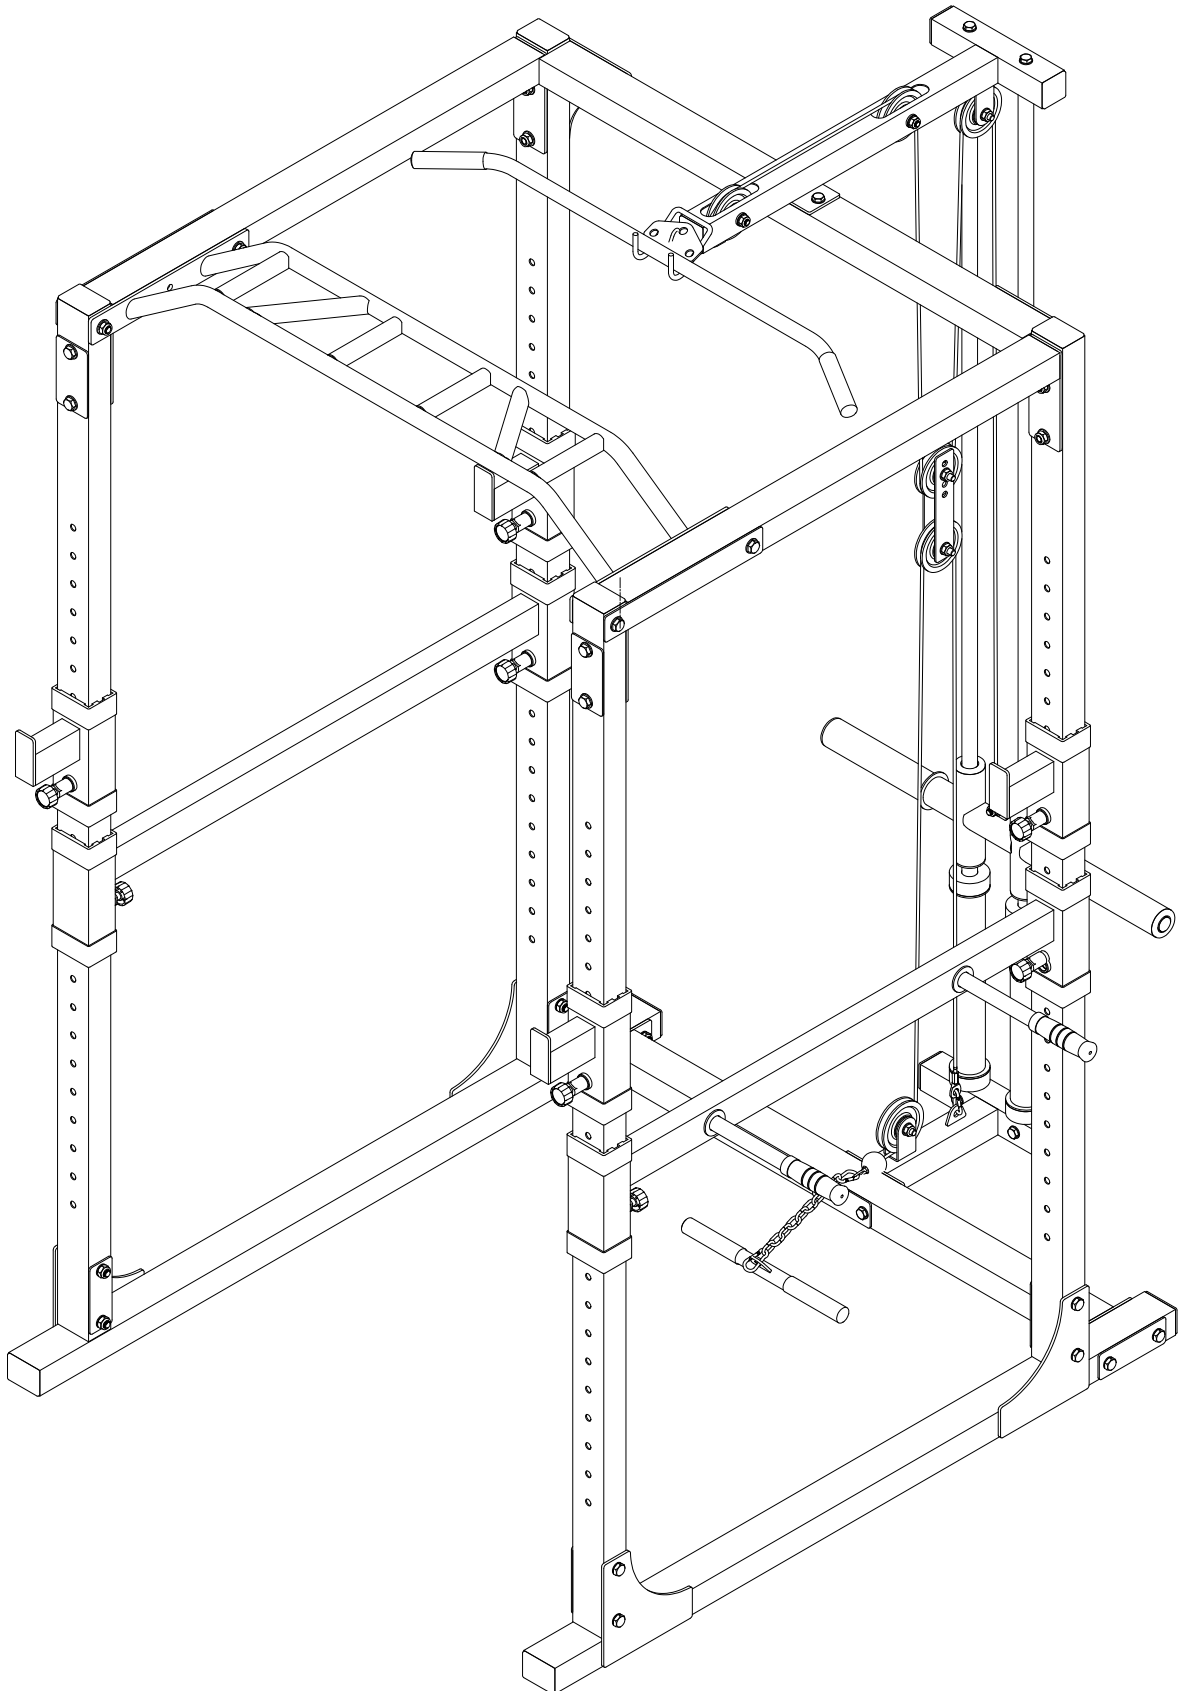

GORILLA SPORTS

Power Lifting Station (100832)

GORILLA SPORTS

Washer: ($\phi 10$) Washer: ($\phi 12$) Big Washer: ($\phi 12$)

28X

48X

2X

Lock Nut: (M10) Lock Nut: (M12) Hex Bolt: (M10*50)

13X

24X

4X

Hex Bolt: (M10*20) Hex Bolt: (M10*25) Hex Bolt: (M10*65)

2X

1X

2X

Hex Bolt: (M10*70) Hex Bolt: (M12*75) Hex Bolt: (M12*25)

4X

8X

2X

Hex Bolt: (M10*95)

2X

Hex Bolt: (M12*95)

16X

GORILLA SPORTS

8

		
Washer (φ 10)-14PCS	Lock Nut (M10)-7PCS	Hex Bolt (M10*25)-1PC
		
Hex Bolt (M10*50)-4PCS	Hex Bolt (M10*70)-2PCS	