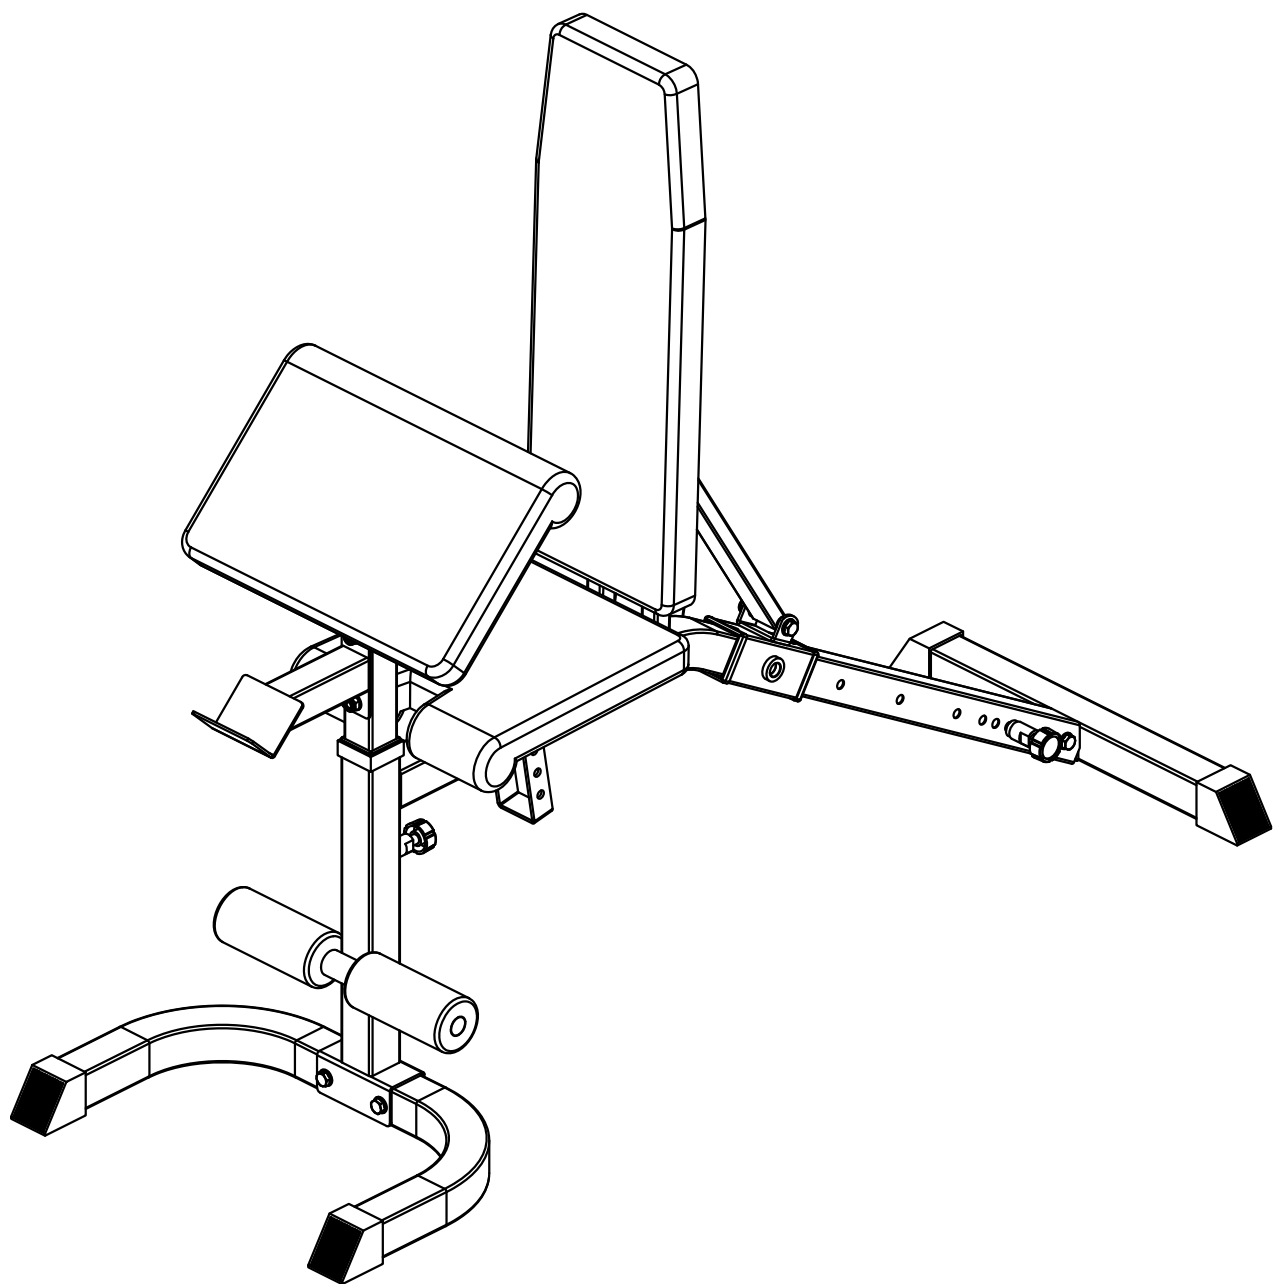

GORILLA SPORTS

Adjustable Bench (10000770)

GORILLA SPORTS

Bolt M10*75

2x

Bolt M10*70

2x

Bolt M10*65

1x

Bolt M10*60

2x

Bolt M8*40

4x

Bolt M8*20

8x

Washer $\varnothing 10$

18x

Washer $\varnothing 8$

12x

Nut M10

11x

Bolt M10*140

2x

Quick Pin

1x

Foam

2x

Spanner

2x

GORILLA SPORTS

Maximum load 250KG

1