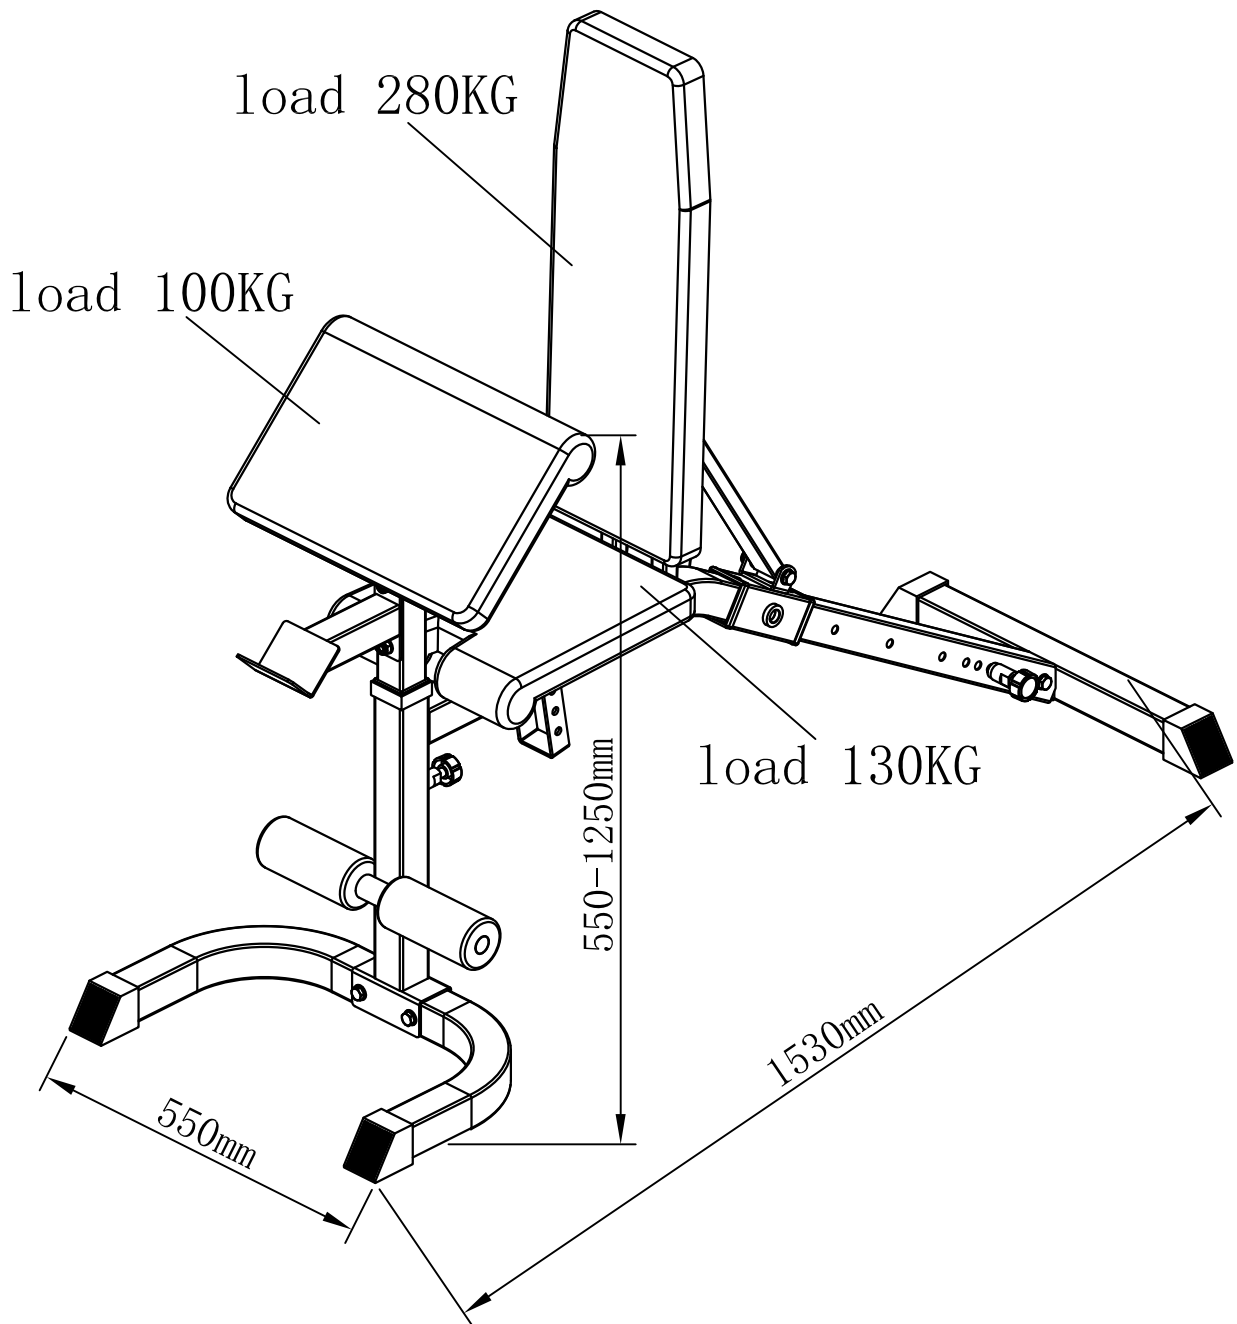

GORILLA SPORTS

Adjustable Bench (10000770)

GORILLA SPORTS

Bolt M10*75

2x

Bolt M10*70

2x

Bolt M10*65

1x

Foam

2x

Spanner

2x

GORILLA SPORTS

Maximum load 250KG

1