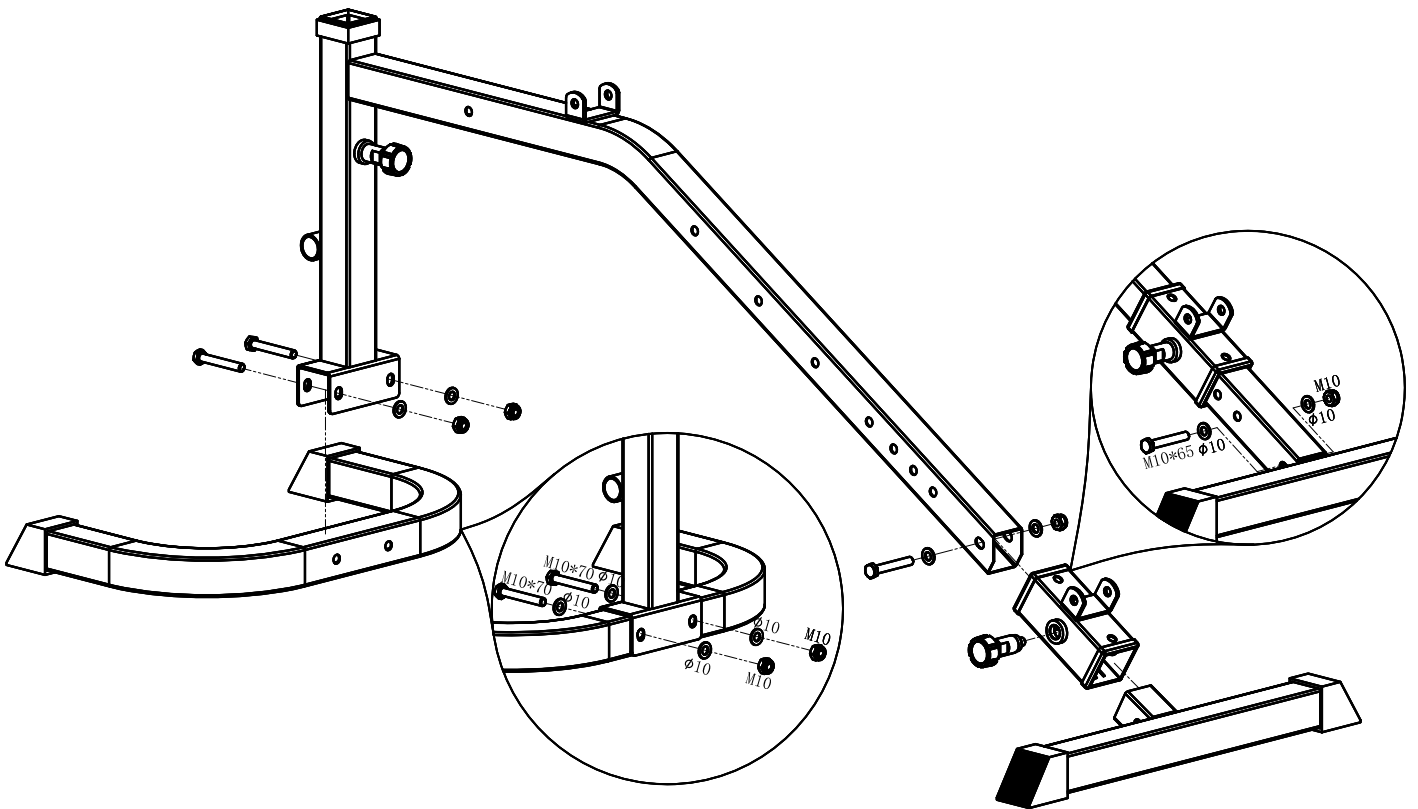

1x

Foam

2x

Spanner

2x

GORILLA SPORTS

Maximum load 250KG

1