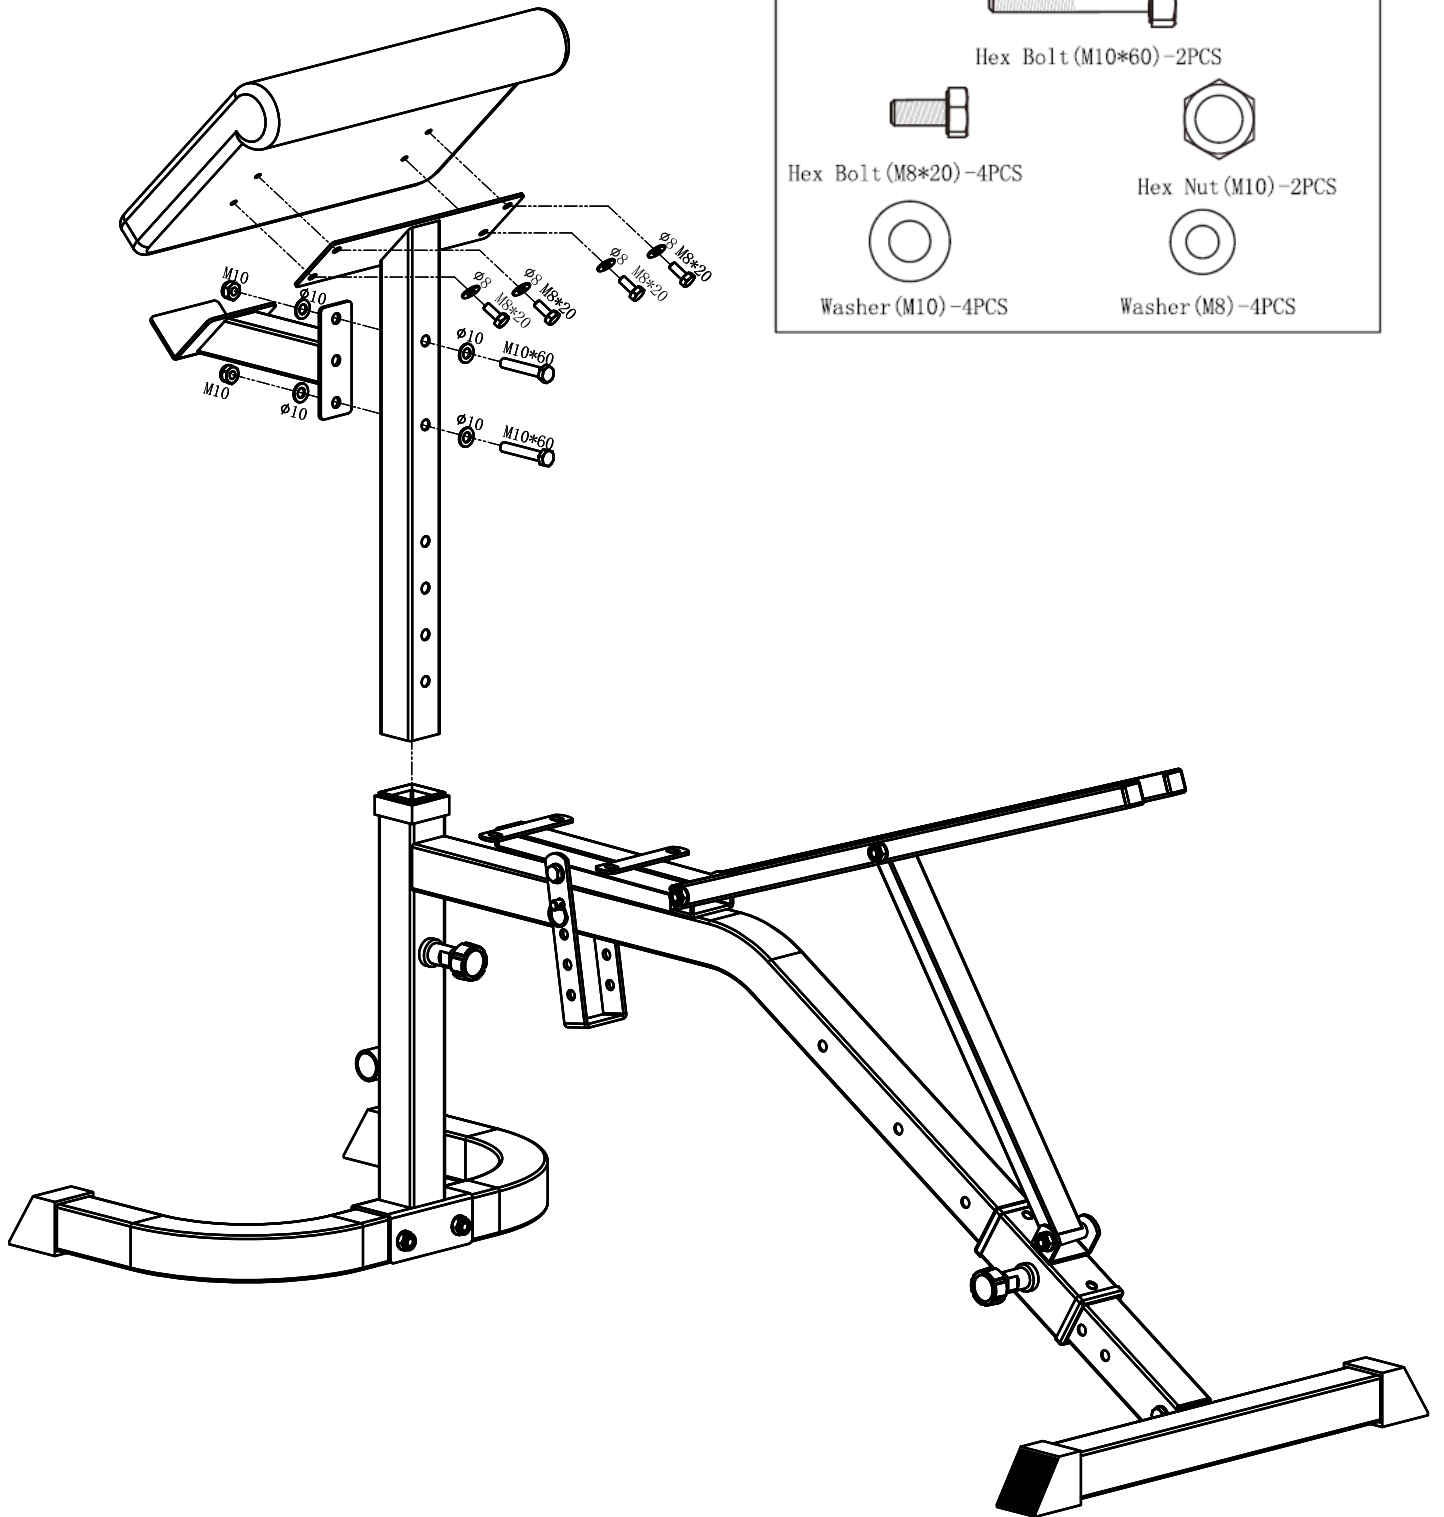

GORILLA SPORTS

Adjustable Bench (10000770)

GORILLA SPORTS

Bolt M10*75

2x

Bolt M10*70

2x

Bolt M10*65

1x

Bolt M10*60

2x

Bolt M8*40

4x

Bolt M8*20

8x

Washer $\varnothing 10$

18x

Washer $\varnothing 8$

12x

Nut M10

11x

Bolt M10*140

2x

Quick Pin

2

3

4

5

6