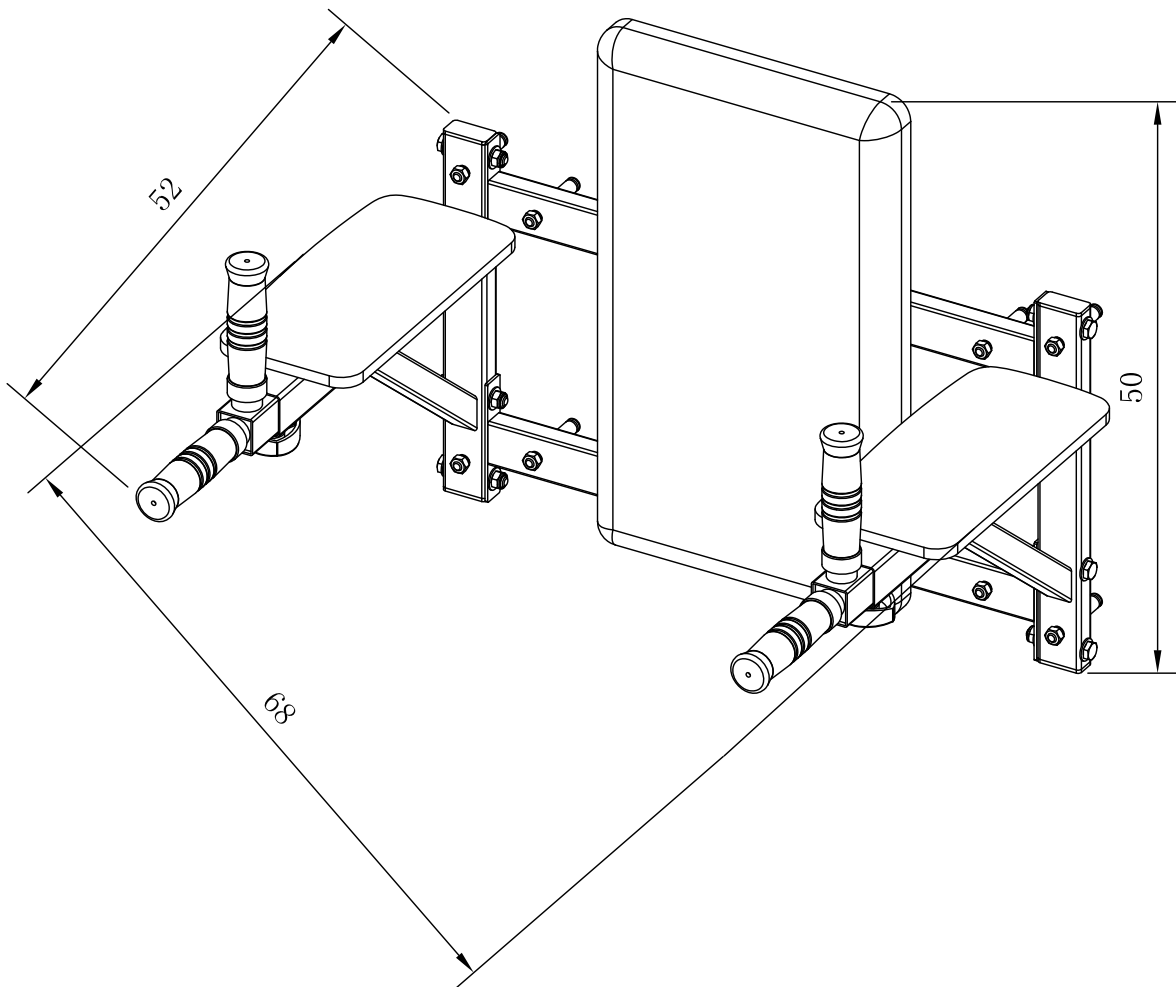

4x

Expansion Bolt

8 Sets

Cross bolt: (M8\*30)

2x

Triangular knob: (M8)

2x

# GORILLA SPORTS

Dimensions complete: 68 cm x 52 cm x 50 cm  
Maximum loading: 200KG