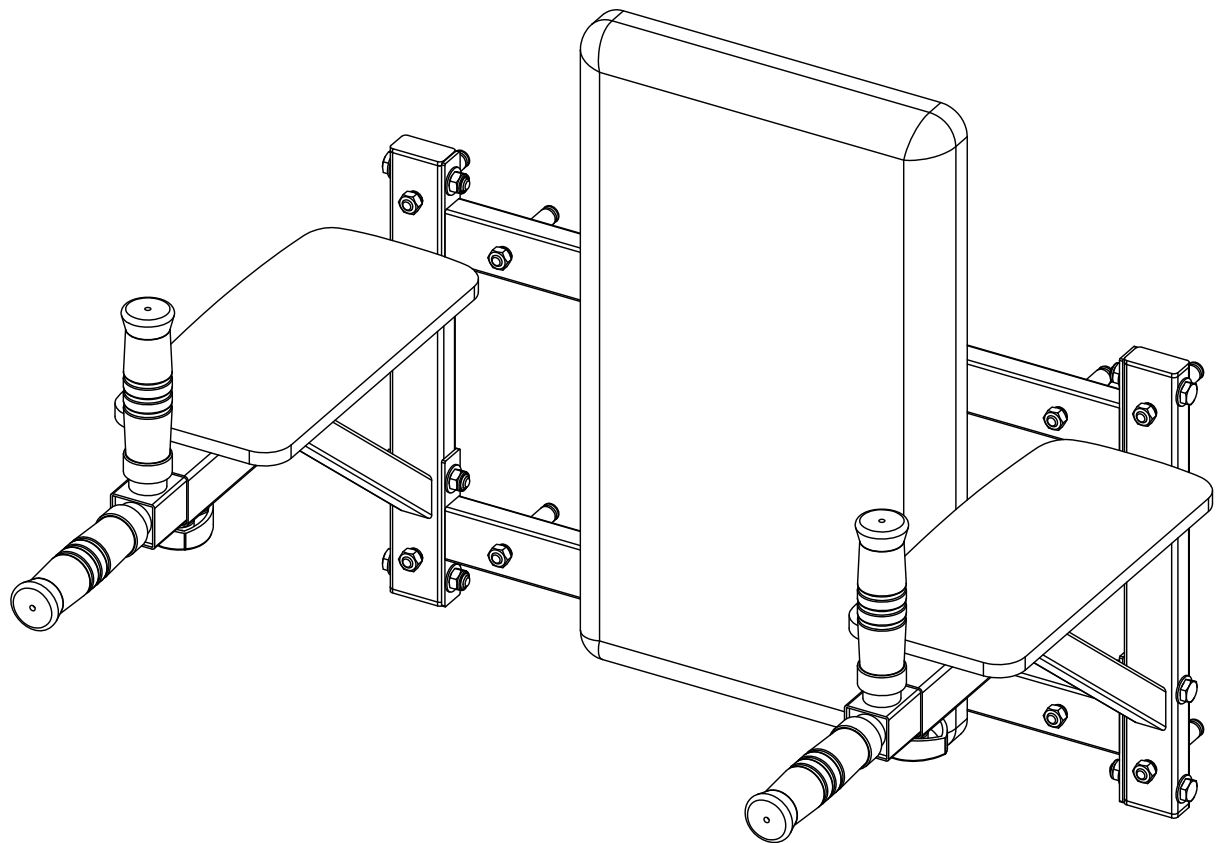

# GORILLA SPORTS

CHIN UP RACK (10000294)

# GORILLA SPORTS

Nut: (M8)

8x

Washer: ( $\phi$ 8)

20x

Hex Bolt: (M8\*55)

8x

Hex Bolt: (M8\*50)

4x

Expansion Bolt

8 Sets

Cross bolt: (M8\*30)

2x

Triangular knob: (M8)

2x

# GORILLA SPORTS

Dimensions complete: 68 cm x 52 cm x 50 cm  
Maximum loading: 200KG